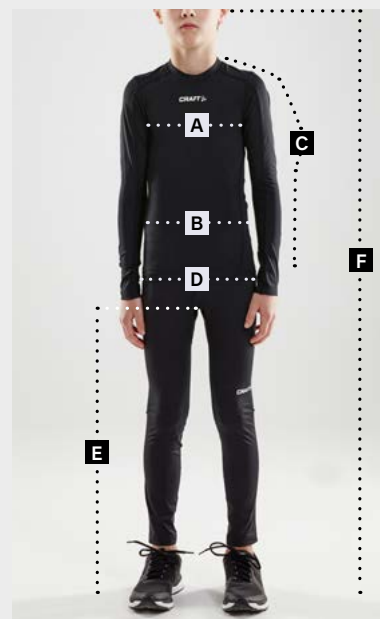

JUNIOR

E. INSIDE OF LEG

Standing with your feet together, measure from the crotch all the way down to the floor. Don't forget to stand as straight as possible. You may have to ask a friend to help you.

F. LENGTH

The total length of your body from foot up to the top of your head.

WOMEN								
SIZE	XS	S	M	L	XL	XXL	3XL	4XL
Chest (cm)	82	88	94	100	106	114	122	130
Waist (cm)	64	70	76	82	88	96	104	112
Seat (cm)	90	96	102	108	114	122	130	138
Shoulder + sleeve length (cm)	71	72,5	74	75,5	77	78,5	80	81,5
Inside of leg (cm)	79	80,5	82	83,5	85	86,5	88	89,5
Length (cm)	164	167	170	173	176	179	182	185